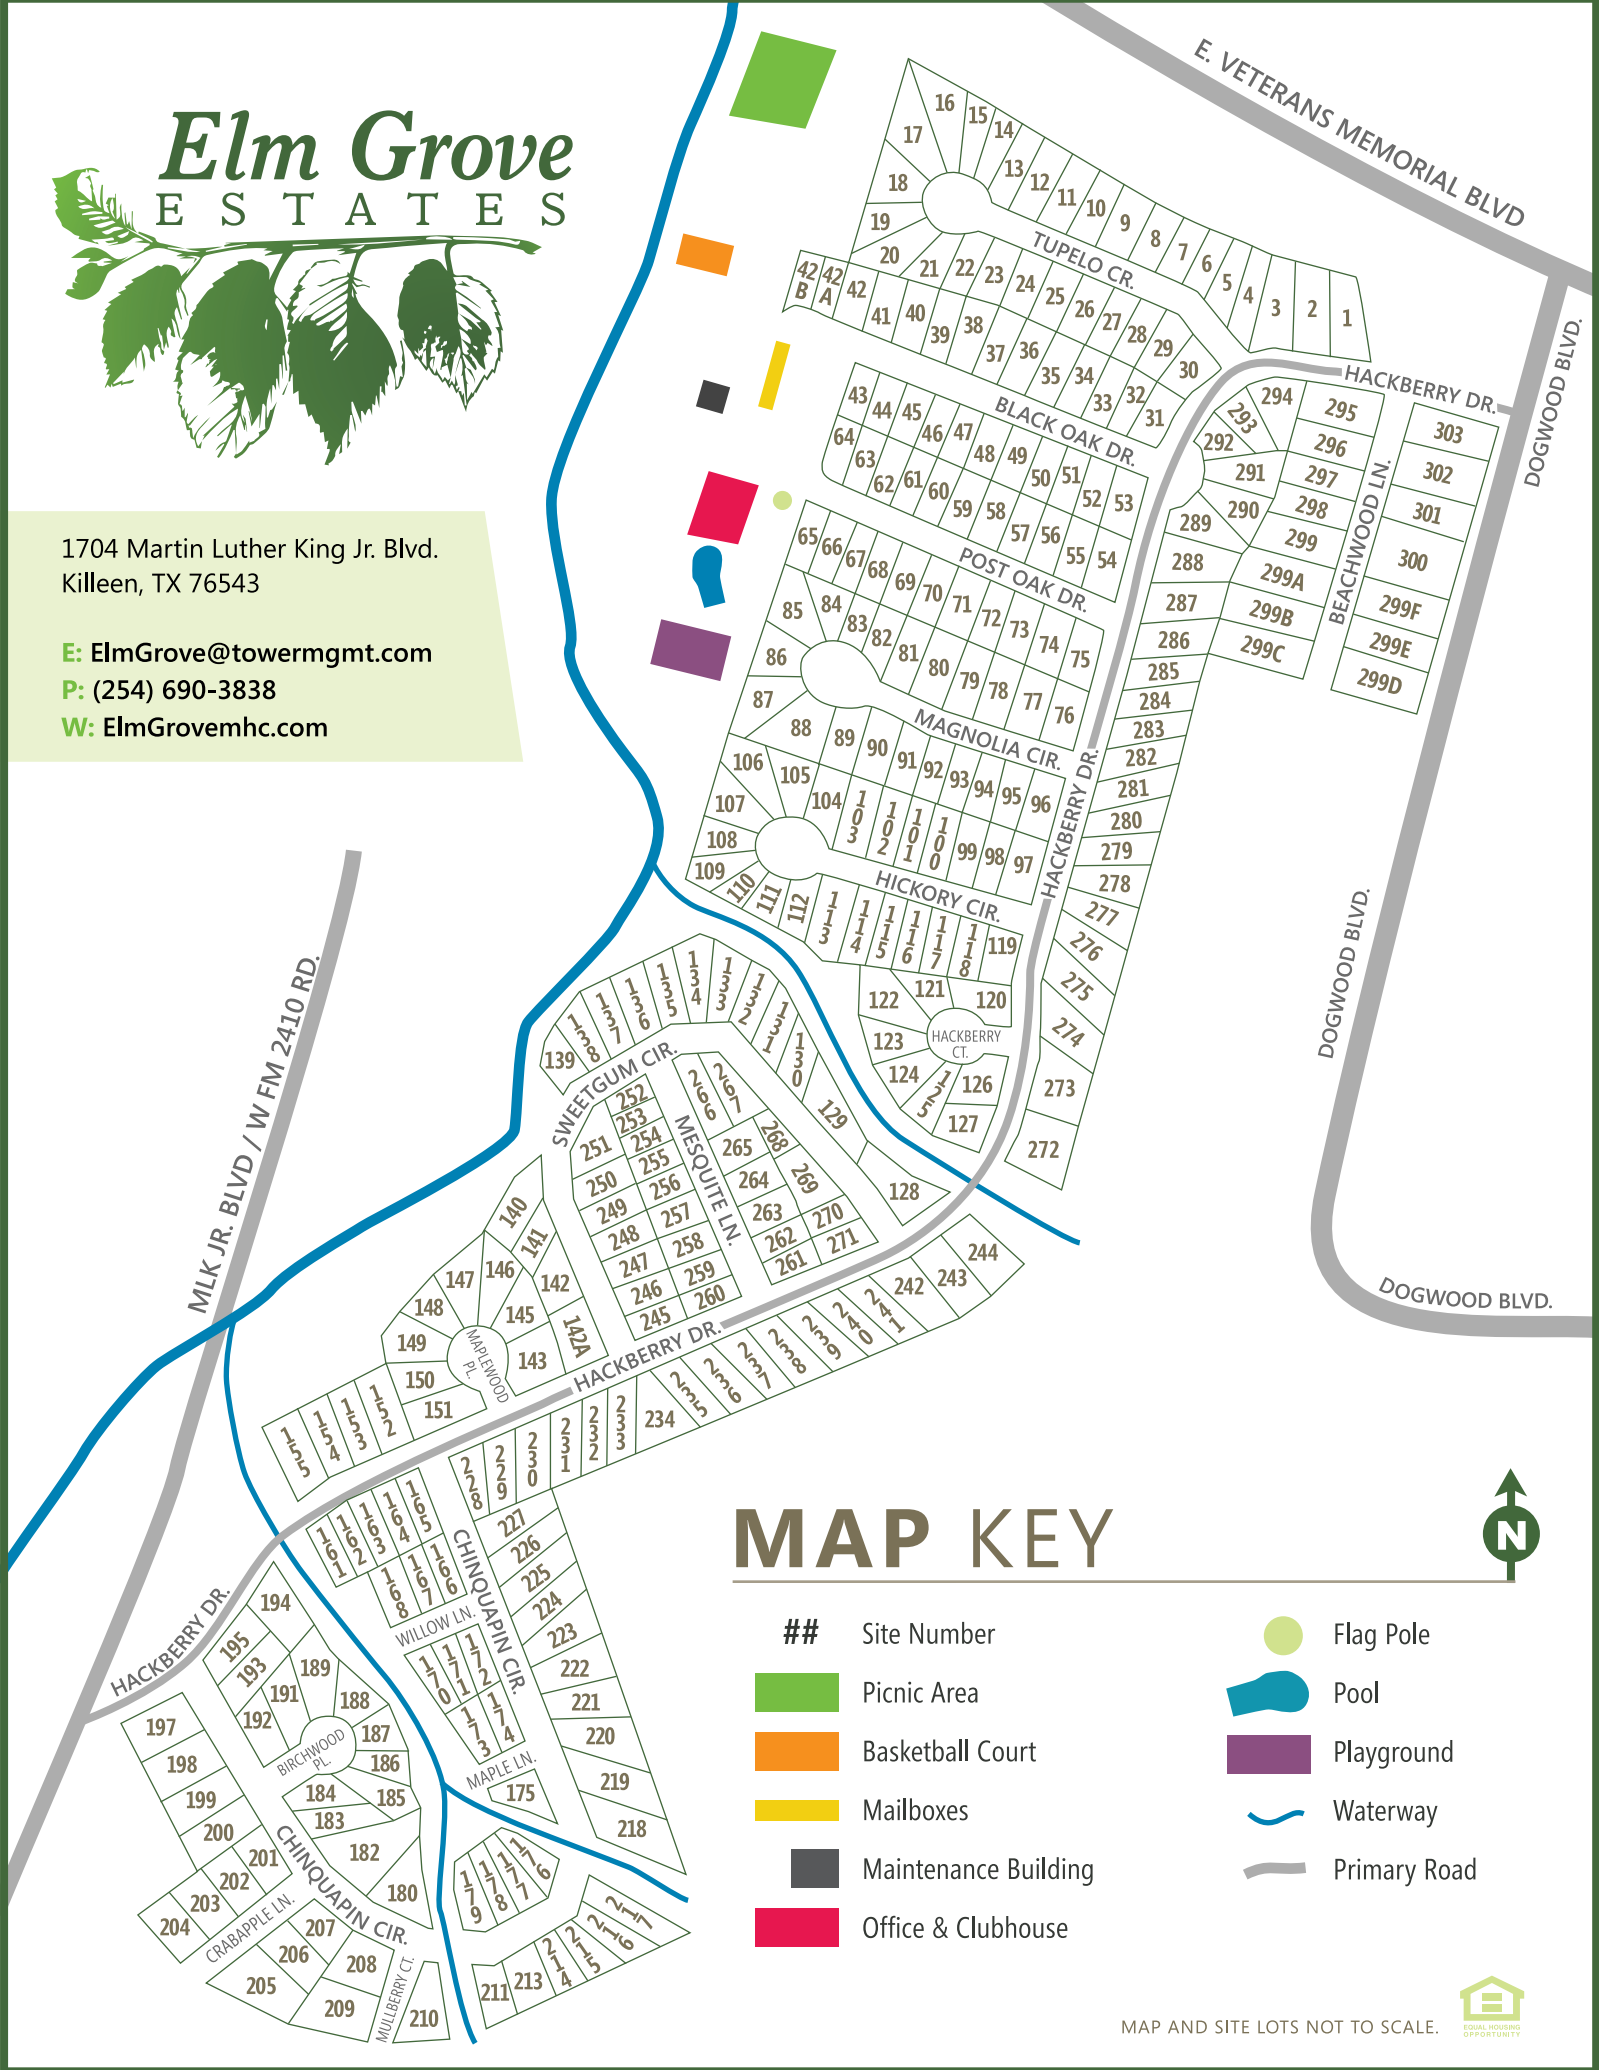

1704 Martin Luther King Jr. Blvd.
Killeen, TX 76543

E: ElmGrove@towermgmt.com

P: (254) 690-3838

W: ElmGrovemhc.com

MAP KEY

- ##** Site Number
- Picnic Area
- Basketball Court
- Mailboxes
- Maintenance Building
- Office & Clubhouse
- Flag Pole
- Pool
- Playground
- Waterway
- Primary Road

MAP AND SITE LOTS NOT TO SCALE.